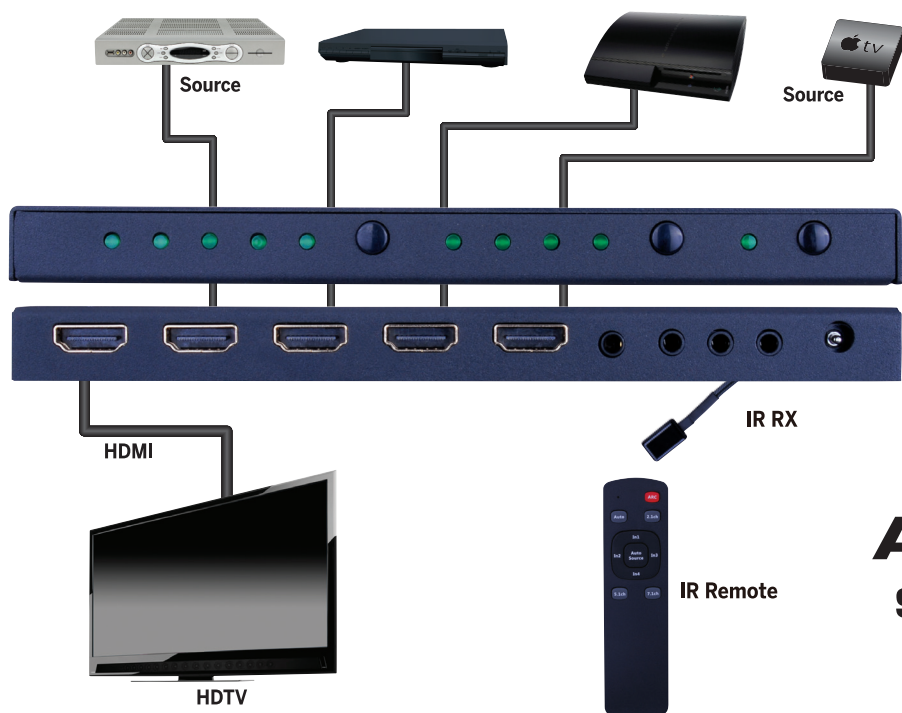

## 4K 4x1 HDMI® Switch with ARC and HDR

**Allows 4 HDMI sources to be switched to 1 display!**

- Supports 4K2K (2160p @60Hz w/ 4:4:4 color sampling) Ultra High Definition Resolutions
- Supports HDR (High Dynamic Range)
- Features Audio EDID management which allows selection of preferred audio channel
- Supports auto switching or manual switching mode
- IR pass-through for source control with included IR accessories
- Controllable via RS-232 and/or IR
- Supports ARC (Audio Return Channel) and CEC (Consumer Electronic Control) functionality
- Supports PCM, Dolby TrueHD, and DTS-HD Master Audio up to 7.1 CH audio formats
- Digital and analog audio outputs for audio extraction
- HDCP 2.2 compliant
- 5V DC Power Supply
- Dimensions: 7" W x .5" H x 3.3" D