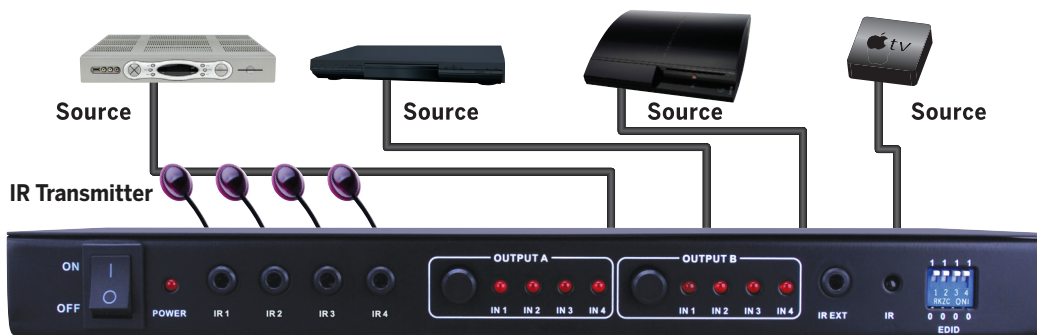

HDMI® 4x2 4K2K Compact Matrix Selector Switch

- Allows up to 4 HDMI sources to be distributed simultaneously to up to 2 displays
- Ultra HD capable Matrix Switcher providing a perfect solution for Home or Retail AV as well as Commercial and Hospitality Installations
- Features EDID management which supports default HDMI EDID and has the ability to learn the EDID of display equipment for any "handshake" issues
- HDCP Compliant
- Supports 4K2K (2160p @ 30 Hz) Ultra High Definition Resolution
- Supports HDMI Deep Color and 3D
- Supports 7.1 channel digital audio
- Wideband bi-directional IR pass-through (IR Transmitters- IR Receivers and IR Remote Control Included)
- Compact design for easy installation- rack mounting ear set included
- Power Supply: DC 5V
- Dimensions: 10.2" W x 1" H x 4.4" D

Part Number: EVMX4442

LEARN MORE AT VANCO1.COM