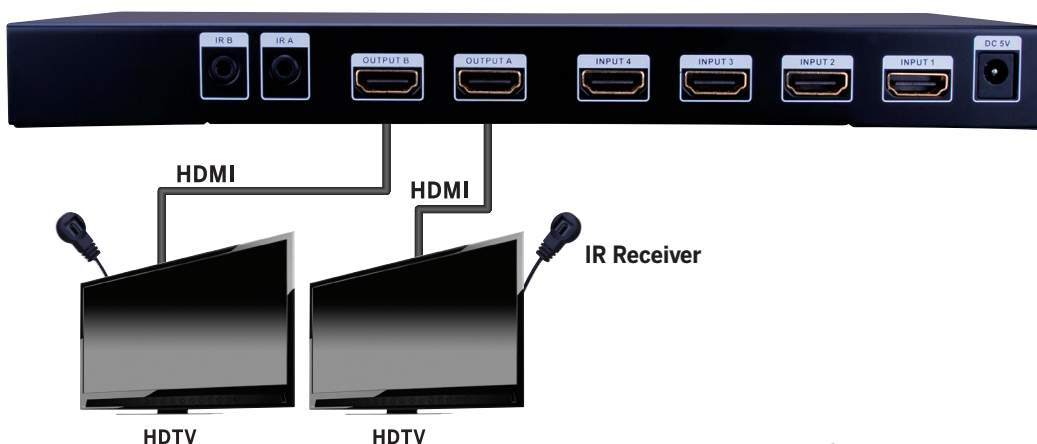

HDMI® 4x2 4K2K Compact Matrix Selector Switch

- Allows up to 4 HDMI sources to be distributed simultaneously to up to 2 displays
- Ultra HD capable Matrix Switcher providing a perfect solution for Home or Retail AV as well as Commercial and Hospitality Installations
- Features EDID management which supports default HDMI EDID and has the ability to learn the EDID of display equipment for any "handshake" issues
- HDCP Compliant
- Supports 4K2K (2160p @ 30 Hz) Ultra High Definition Resolution
- Supports HDMI Deep Color and 3D
- Supports 7.1 channel digital audio
- Wideband bi-directional IR pass-through (IR Transmitters- IR Receivers and IR Remote Control Included)
- Compact design for easy installation- rack mounting ear set included
- Power Supply: DC 5V
- Dimensions: 10.2" W x 1" H x 4.4" D