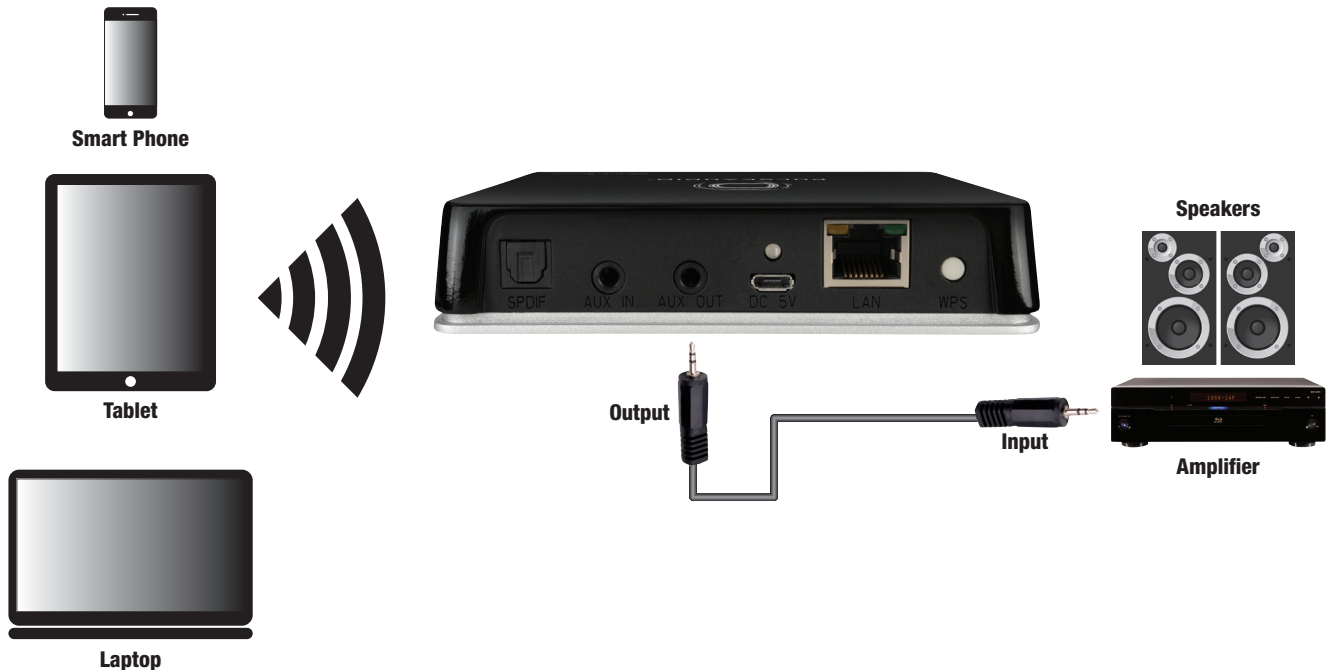

# WiFi Streaming Receiver

- Allows amplifiers and distributed audio systems to stream music over a wired or wireless internet connection
- A great solution for streaming music to any audio device, or creating a wireless distributed audio system
- Stream music directly or through a connected network
- PulseAudio Streaming mobile control app available on iOS and Android App Stores compatible with Airplay and WiFi Direct (Miracast) devices that are found within the same network, allowing for songs to be shared easily in a distributed audio system
- Allows user to sync their Spotify, Qplay, TuneIn, iHeartRadio, Amazon Music and Tidal accounts for an effortless and enhanced listening experience
- Multiple PASTREAM devices such as the PASTREAM2 and PA230SWA (sold separately) can be managed within the same system allowing everyone to listen to their own music and playlists or combine into a party mode
- Works well with distributed audio systems
- Dimensions: 4.6" x 3.4" x 1" (118mm x 87mm x 25mm)