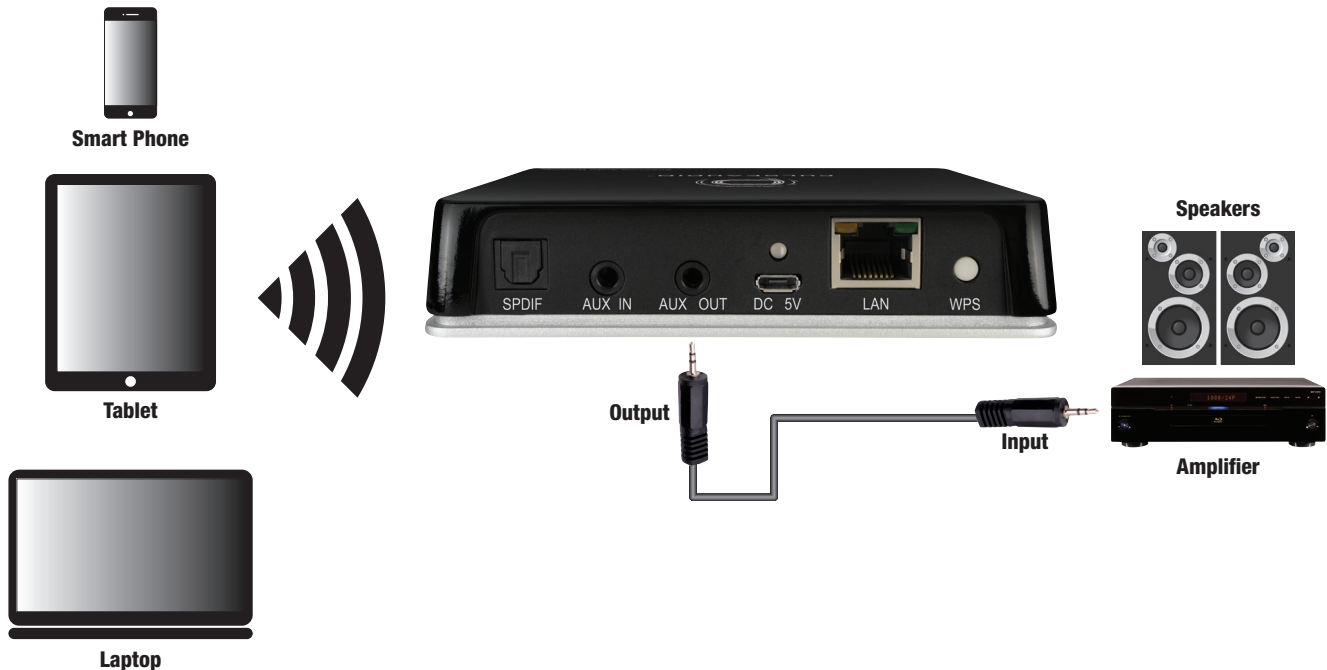

PULSEAUDIO™

Streaming Audio Receiver

- Allows amplifiers and distributed audio systems to stream music over a wired or wireless internet connection
- A great solution for streaming music to any audio device, or creating a wireless distributed audio system
- Stream music directly or through a connected network
- PulseAudio Streaming mobile control app available on iOS and Android App Stores compatible with Airplay and WiFi Direct (Miracast) devices that are found within the same network, allowing for songs to be shared easily in a distributed audio system
- Allows user to sync their Spotify, Qplay, TuneIn, iHeartRadio, Amazon Music and Tidal accounts for an effortless and enhanced listening experience
- Multiple PASTREAM devices such as the PASTREAM2 and PA230SWA (sold separately) can be managed within the same system allowing everyone to listen to their own music and playlists or combine into a party mode
- Works well with distributed audio systems
- Dimensions: 4.6" x 3.4" x 1" (118mm x 87mm x 25mm)

Part Number: PA-SM21

LEARN MORE AT VANCO1.COM