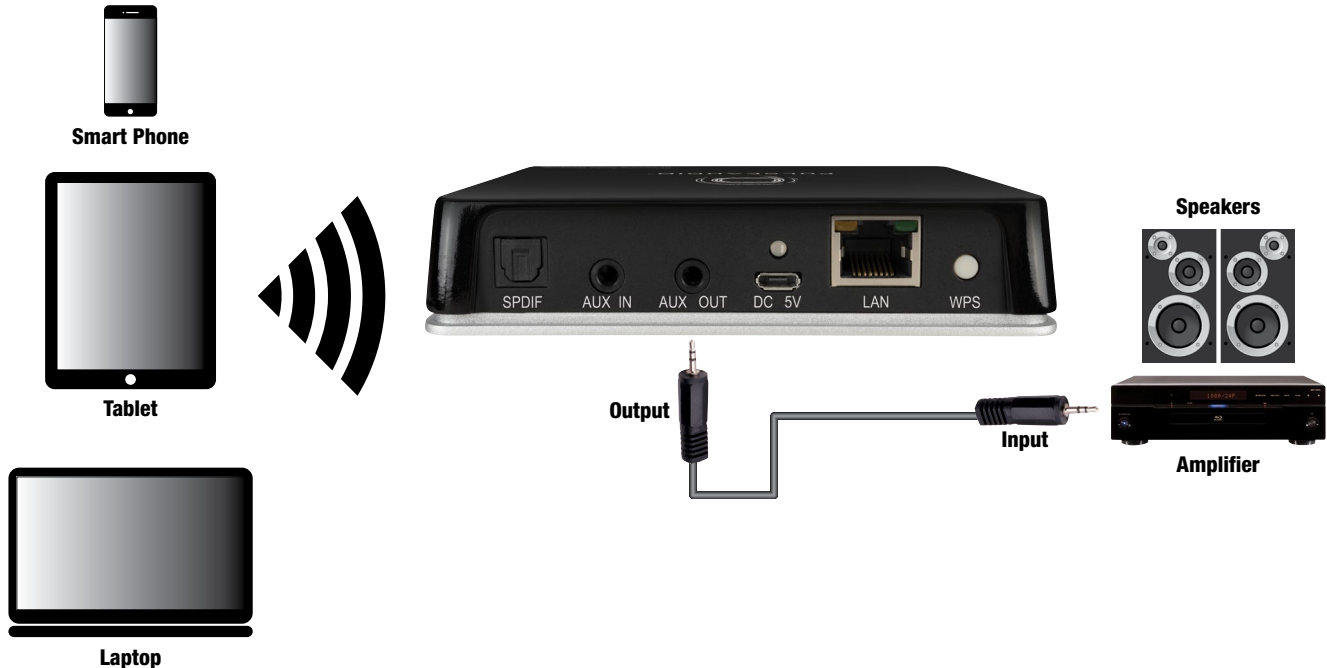

PULSEAUDIO™

Streaming Audio Receiver

- Allows amplifiers and distributed audio systems to stream music over a wired or wireless internet connection
- A great solution for streaming music to any audio device, or creating a wireless distributed audio system
- Stream music directly or through a connected network
- PulseAudio Streaming mobile control app available on iOS and Android App Stores compatible with Airplay2 and WiFi Direct devices that are found within the same network, allowing for songs to be shared easily in a distributed audio system
- Allows user to sync their Spotify, Qplay, TuneIn, iHeartRadio, Amazon Music and Tidal accounts for an effortless and enhanced listening experience
- Multiple PASTREAM devices such as the PASTREAM2 and PA230SWA (sold separately) can be managed within the same system allowing everyone to listen to their own music and playlists or combine into a party mode
- Works well with distributed audio systems
- Dimensions: 4.6" x 3.4" x 1" (118mm x 87mm x 25mm)

Part Number: PASTREAM2

LEARN MORE AT VANCO1.COM