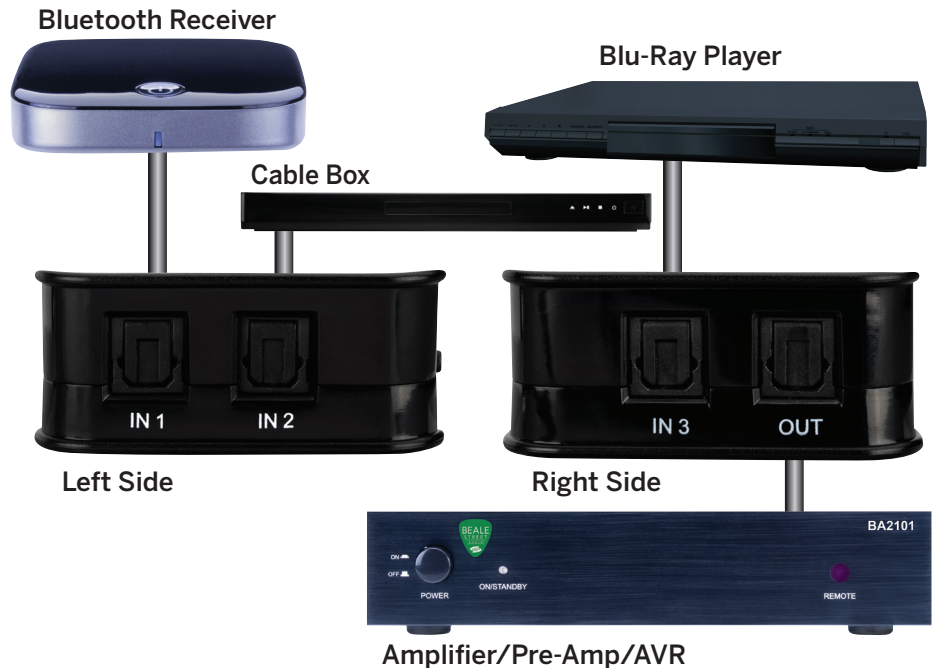

PULSEAUDIO™

Digital Optical Audio 3x1 Switch with IR

- Three digital optical audio input signals switch to one digital optical audio output
- Supports all Toslink/SPDIF digital optical audio formats up to DTS & DD 5.1CH and 192KHz
- Output distance is up to 40m using quality optical fiber cable with loss of less than 0.2Db/m
- Input can be selected through remote control or button on the switch
- Can be placed out of sight with the included IR receiver
- Discreet IR source selection
- Dimensions: 2.1" W x 2.1" D x 0.9" H (54mm x 54mm x 23.5mm)

Part Number: PA-SW31T

LEARN MORE AT VANCO1.COM