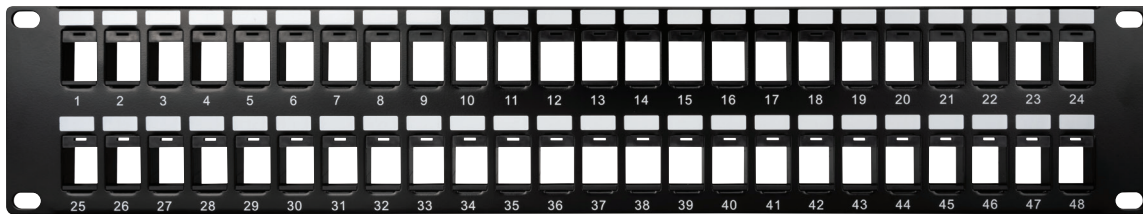

Keystone Patch Panels

- For UTP or Modular Keystone Jack
- Compatible with Leviton-ICC-Allen Tel and others
- White silkscreened port numbers and label bars on front panel
- ETL rated

PART NUMBER	TYPE
820016	16 Port
820024	24 Port
820048	48 Port